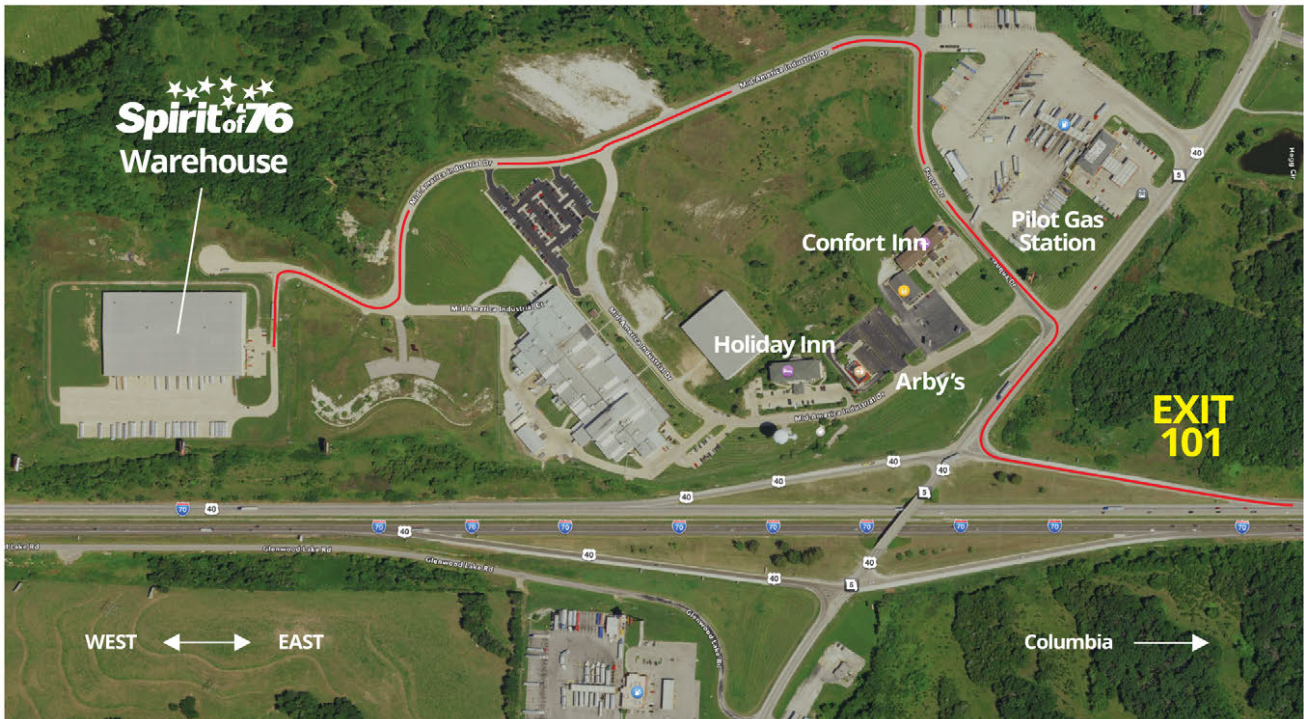

Warehouse Location

Boonville, MO

1620 Mid America Industrial Ct.
Boonville, Missouri 65233

Approximately 20 minutes from Spirit of 76
Headquarters in Columbia, MO.

Directions from Spirit of '76 showroom to Spirit of '76 warehouse

- Head West on I-70 (20 min aprx)
- Take Exit 101
- Take a Right onto Hwy 40
- Turn Left onto Fuqua Dr.
- Turn Left onto Mid-America Industrial Dr.
- Stay Right on Mid-America Dr.
- Entrance to Spirit of '76's warehouse will be on your Left