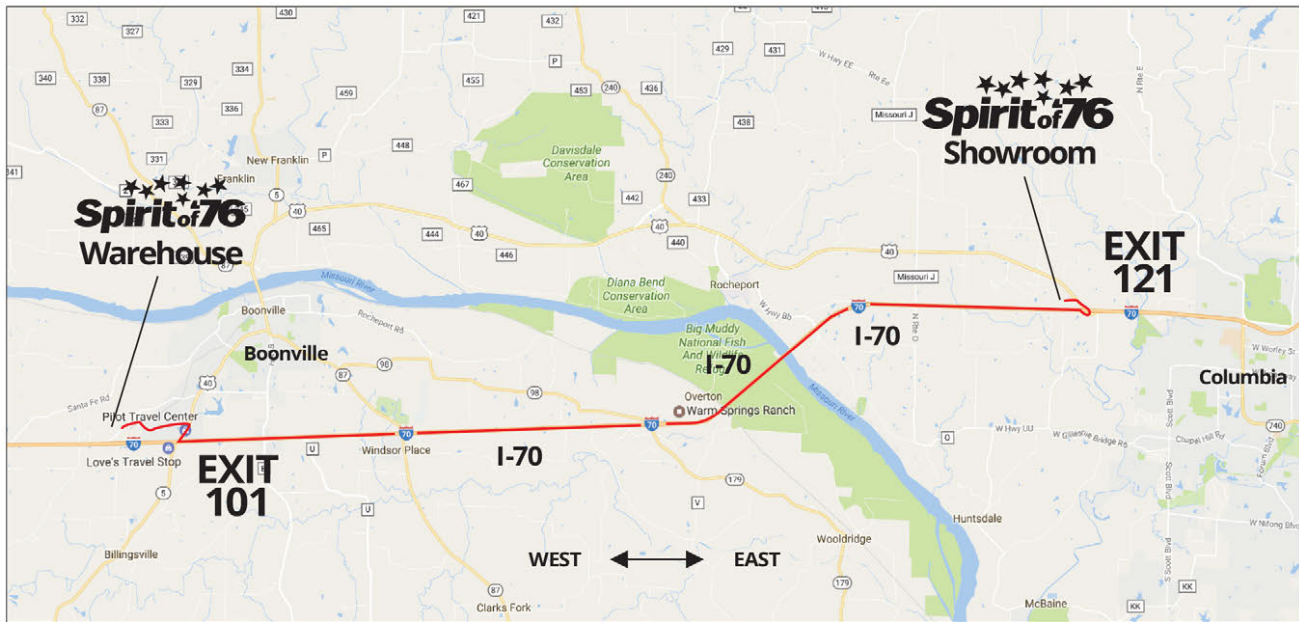

Warehouse Location

Boonville, MO

1620 Mid America Industrial Ct.
Boonville, Missouri 65233

Approximately 20 minutes from Spirit of 76
Headquarters in Columbia, MO.

Directions from Spirit of '76 showroom to Spirit of '76 warehouse

- Head West on I-70 (20 min aprx)
- Take Exit 101
- Take a Right onto Hwy 40
- Turn Left onto Fuqua Dr.
- Turn Left onto Mid-America Industrial Dr.
- Stay Right on Mid-America Dr.
- Entrance to Spirit of '76's warehouse will be on your Left